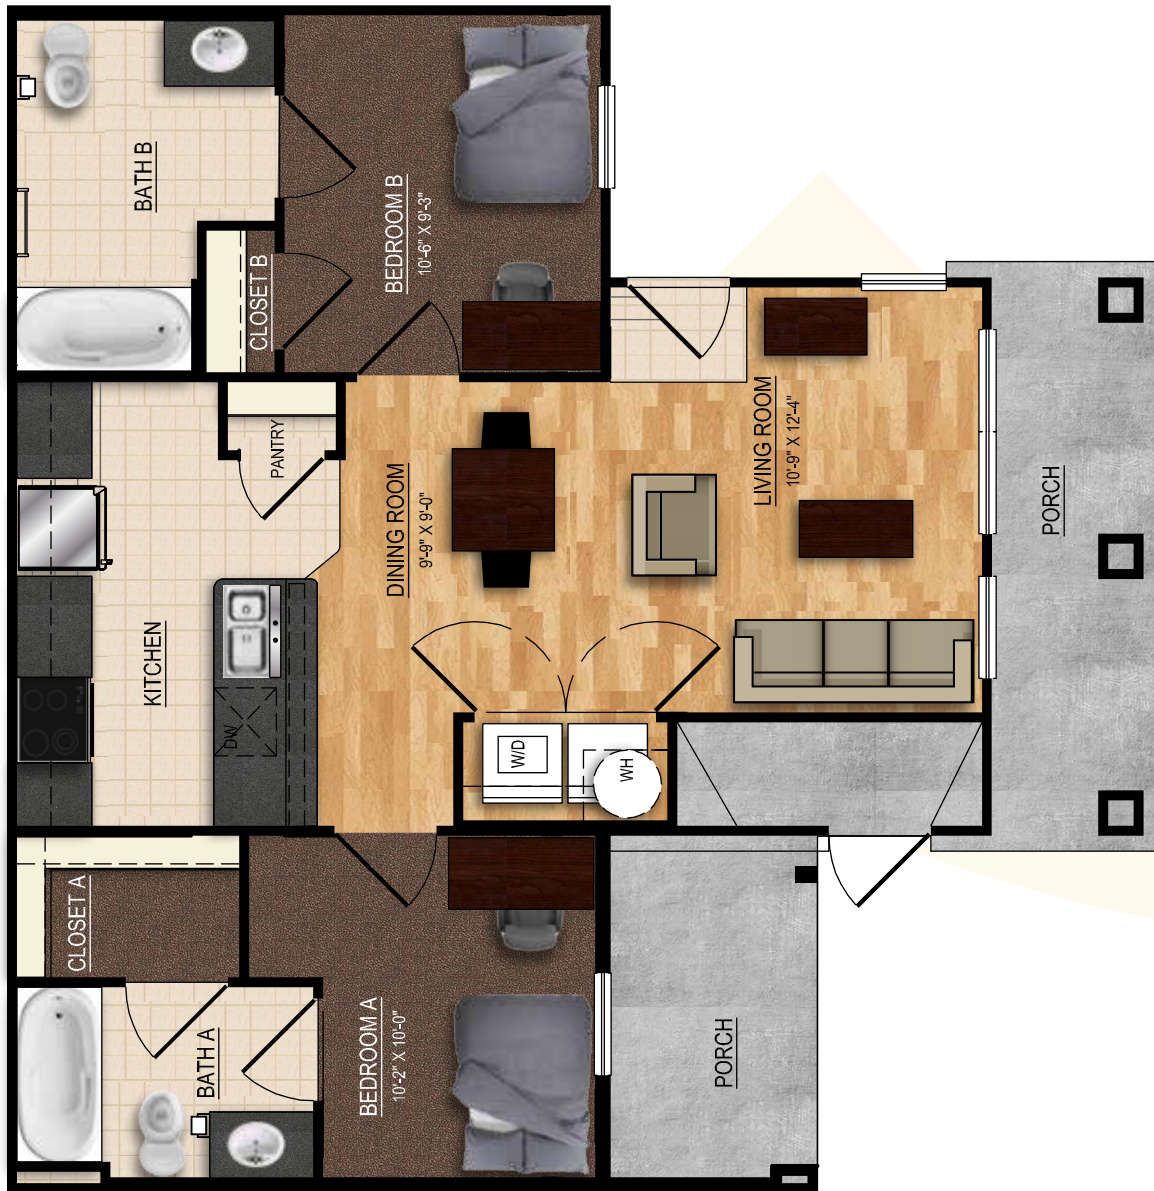

Parkway Place

Student Apartments

1350 Harvey Mitchell Parkway
College Station, TX 77840
P: 979-693-5900
Parkway@PeakCampus.com

Unit B1

Total Sq. Ft.: 766

* Square Footage/Dimensions are an Approximation